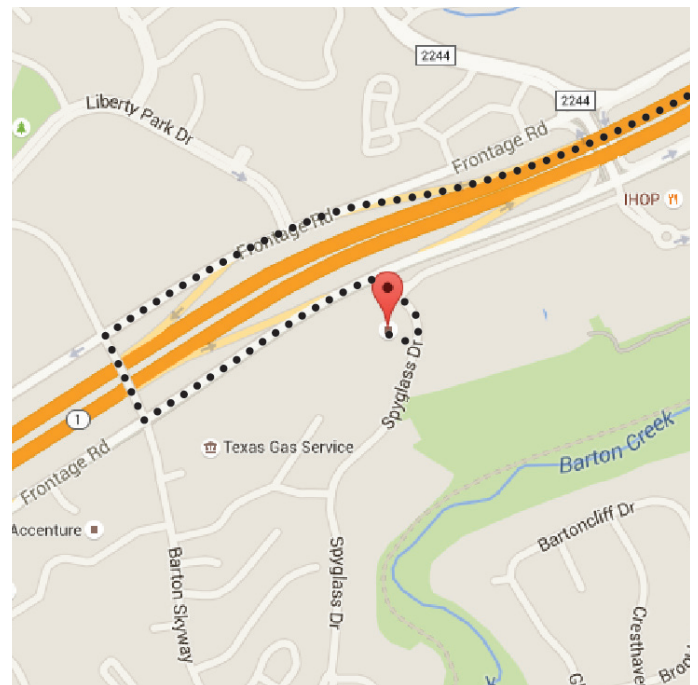

WHEN

Fri., Nov. 3 | 11 a.m. – 6 p.m.
Sat., Nov. 4 | 10 a.m. – 5 p.m.

WHERE

KW Learning Center, Lower Level
Three Barton Skyway
1221 S. MoPac Expy, Austin, TX 78746

FROM THE SOUTH:

Head north on MoPac Expressway. Take the exit for Barton Skyway. Continue through the light at Barton Skyway and watch for Spyglass Drive. You will pass “Three Barton Skyway” on your right. Turn right onto Spyglass Drive and follow it around until you see the first entrance driveway on your right. Continue up the drive and around the circle until you reach the parking garage.

FROM THE NORTH:

Head south on MoPac Expressway. Take the exit for Barton Skyway. Turn left at the light for Barton Skyway, cross over MoPac, and make another left onto the frontage road. You will pass “Three Barton Skyway” on your right. Turn right onto Spyglass Drive and follow it around until you see the first entrance driveway on your right. Continue up the drive and around the circle until you reach the parking garage.

PARKING: Park in the garage. Look for any spots marked “visitor” or with no placard at all. This is very important as cars parked in reserved spaces run the risk of being towed. The top floor of the parking garage contains a great amount of visitor parking.