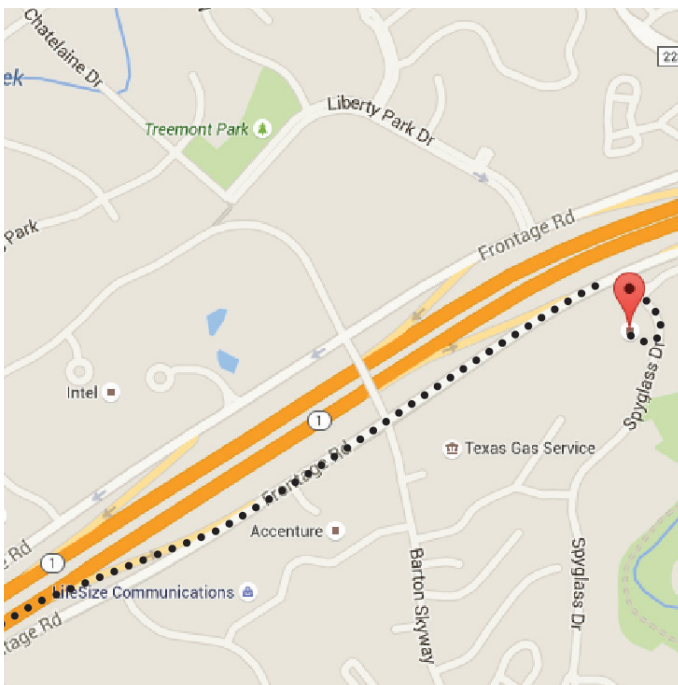

WHEN

Fri., Nov. 3 | 11 a.m. – 6 p.m.
Sat., Nov. 4 | 10 a.m. – 5 p.m.

WHERE

KW Learning Center, Lower Level
Three Barton Skyway
1221 S. MoPac Expy, Austin, TX 78746

FROM THE SOUTH:

Head north on MoPac Expressway. Take the exit for Barton Skyway. Continue through the light at Barton Skyway and watch for Spyglass Drive. You will pass “Three Barton Skyway” on your right. Turn right onto Spyglass Drive and follow it around until you see the first entrance driveway on your right. Continue up the drive and around the circle until you reach the parking garage.

FROM THE NORTH:

Head south on MoPac Expressway. Take the exit for Barton Skyway. Turn left at the light for Barton Skyway, cross over MoPac, and make another left onto the frontage road. You will pass “Three Barton Skyway” on your right. Turn right onto Spyglass Drive and follow it around until you see the first entrance driveway on your right. Continue up the drive and around the circle until you reach the parking garage.

PARKING: Park in the garage. Look for any spots marked “visitor” or with no placard at all. This is very important as cars parked in reserved spaces run the risk of being towed. The top floor of the parking garage contains a great amount of visitor parking.